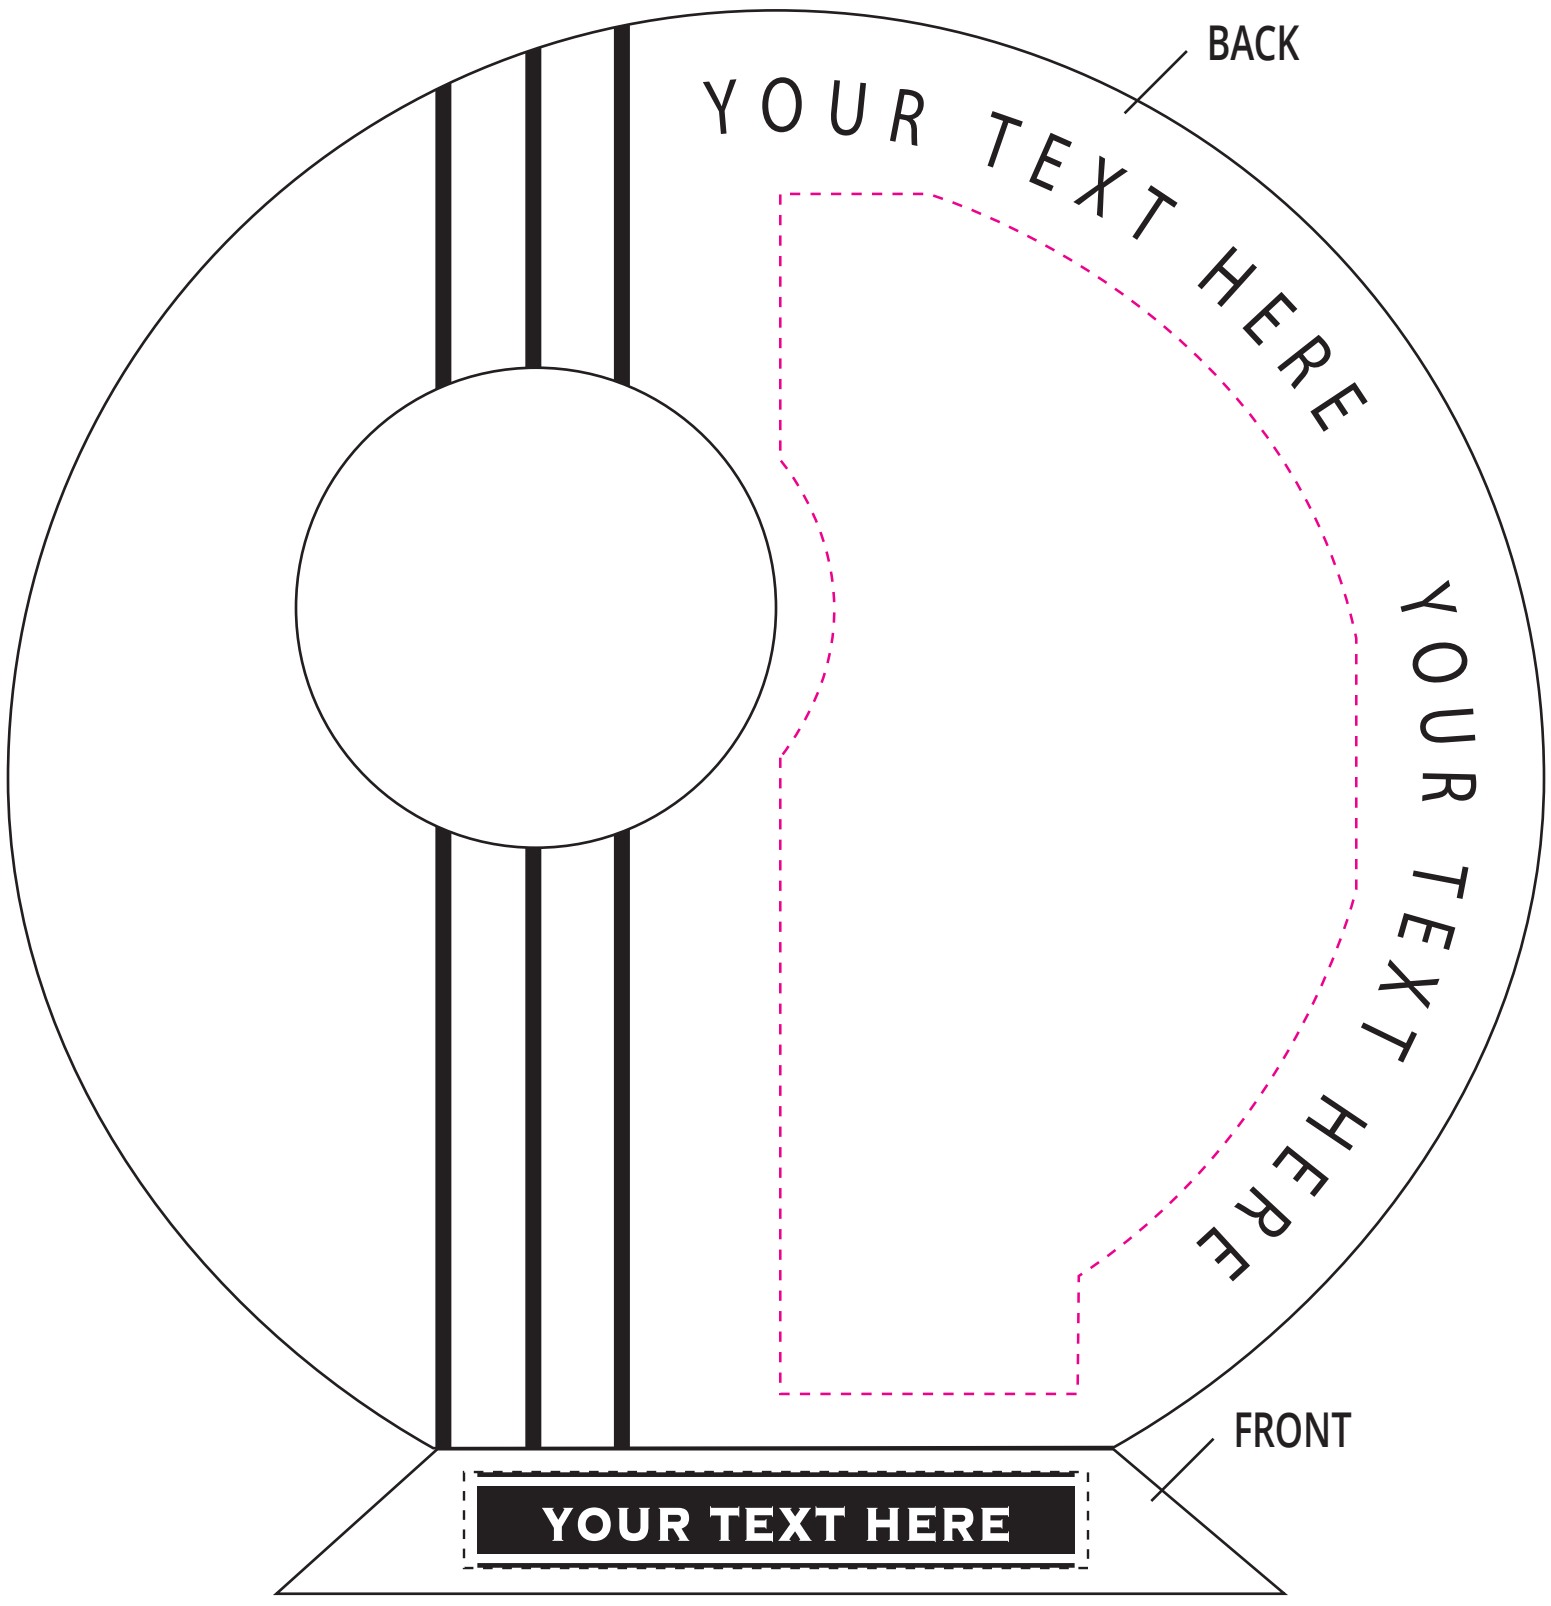

#606 FRONT/BACK ETCHED

MAXIMUM ETCHING AREA

TOP: 6.25"H X 3"W

BOTTOM: 0.5"H X 3.25"W

CURVED TEXT 34 CHARACTERS

#606 FRONT/BACK ETCHED
MAXIMUM ETCHING AREA
TOP: 6.25"H X 3.7"W
BOTTOM: 0.5"H X 3.25"W